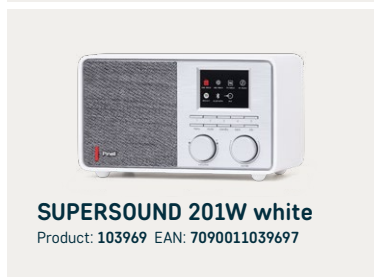

SUPERSOUND 201W black
Product: 103968 EAN: 7090011039680

SUPERSOUND 201W walnut
Product: 103970 EAN: 7090011039703

SUPERSOUND 201W white
Product: 103969 EAN: 7090011039697

SUPERSOUND 201W

New version of the popular SUPERSOUND 201 radio with Wi-Fi, which gives you Internet Radio from all over the world, as well as Spotify Connect.

SPECIFICATIONS

PLAYS

DAB/DAB+
FM (87.5-108MHz PLL)
Internet Radio
Bluetooth streaming
Podcast
Spotify Connect

CONNECTIVITY

Headphone 3.5 mm jack
Aux In 3.5 mm jack
Bluetooth 5.0
Wi-Fi

FUNCTIONS

5 direct preset buttons on main unit
10 direct preset buttons on remote
Clock and Alarm
Sleep and Snooze
Menu in 15 languages:
EN, DE, DK, NL, FI, FR, IT, NO, PL, PT,
ES, SE, TR, SK, CZ
Adjustable Equalizer
Backlight settings
Wireless Control App - OKTIV
Software upgrade via internet

SOUND

Speaker: 1 x 3" full range
Output: 3 W RMS

DESIGN

Rod FM Antenna
Three colours: black, white, walnut
Sound-optimised fabric grille
2.4" Colour TFT display
Full function remote control
(with 2 x AAA batteries supplied)
Power adaptor supply
Unit dimensions (mm):
206(W) x 117(D) x 127(H)
Weight (kg): 1.3